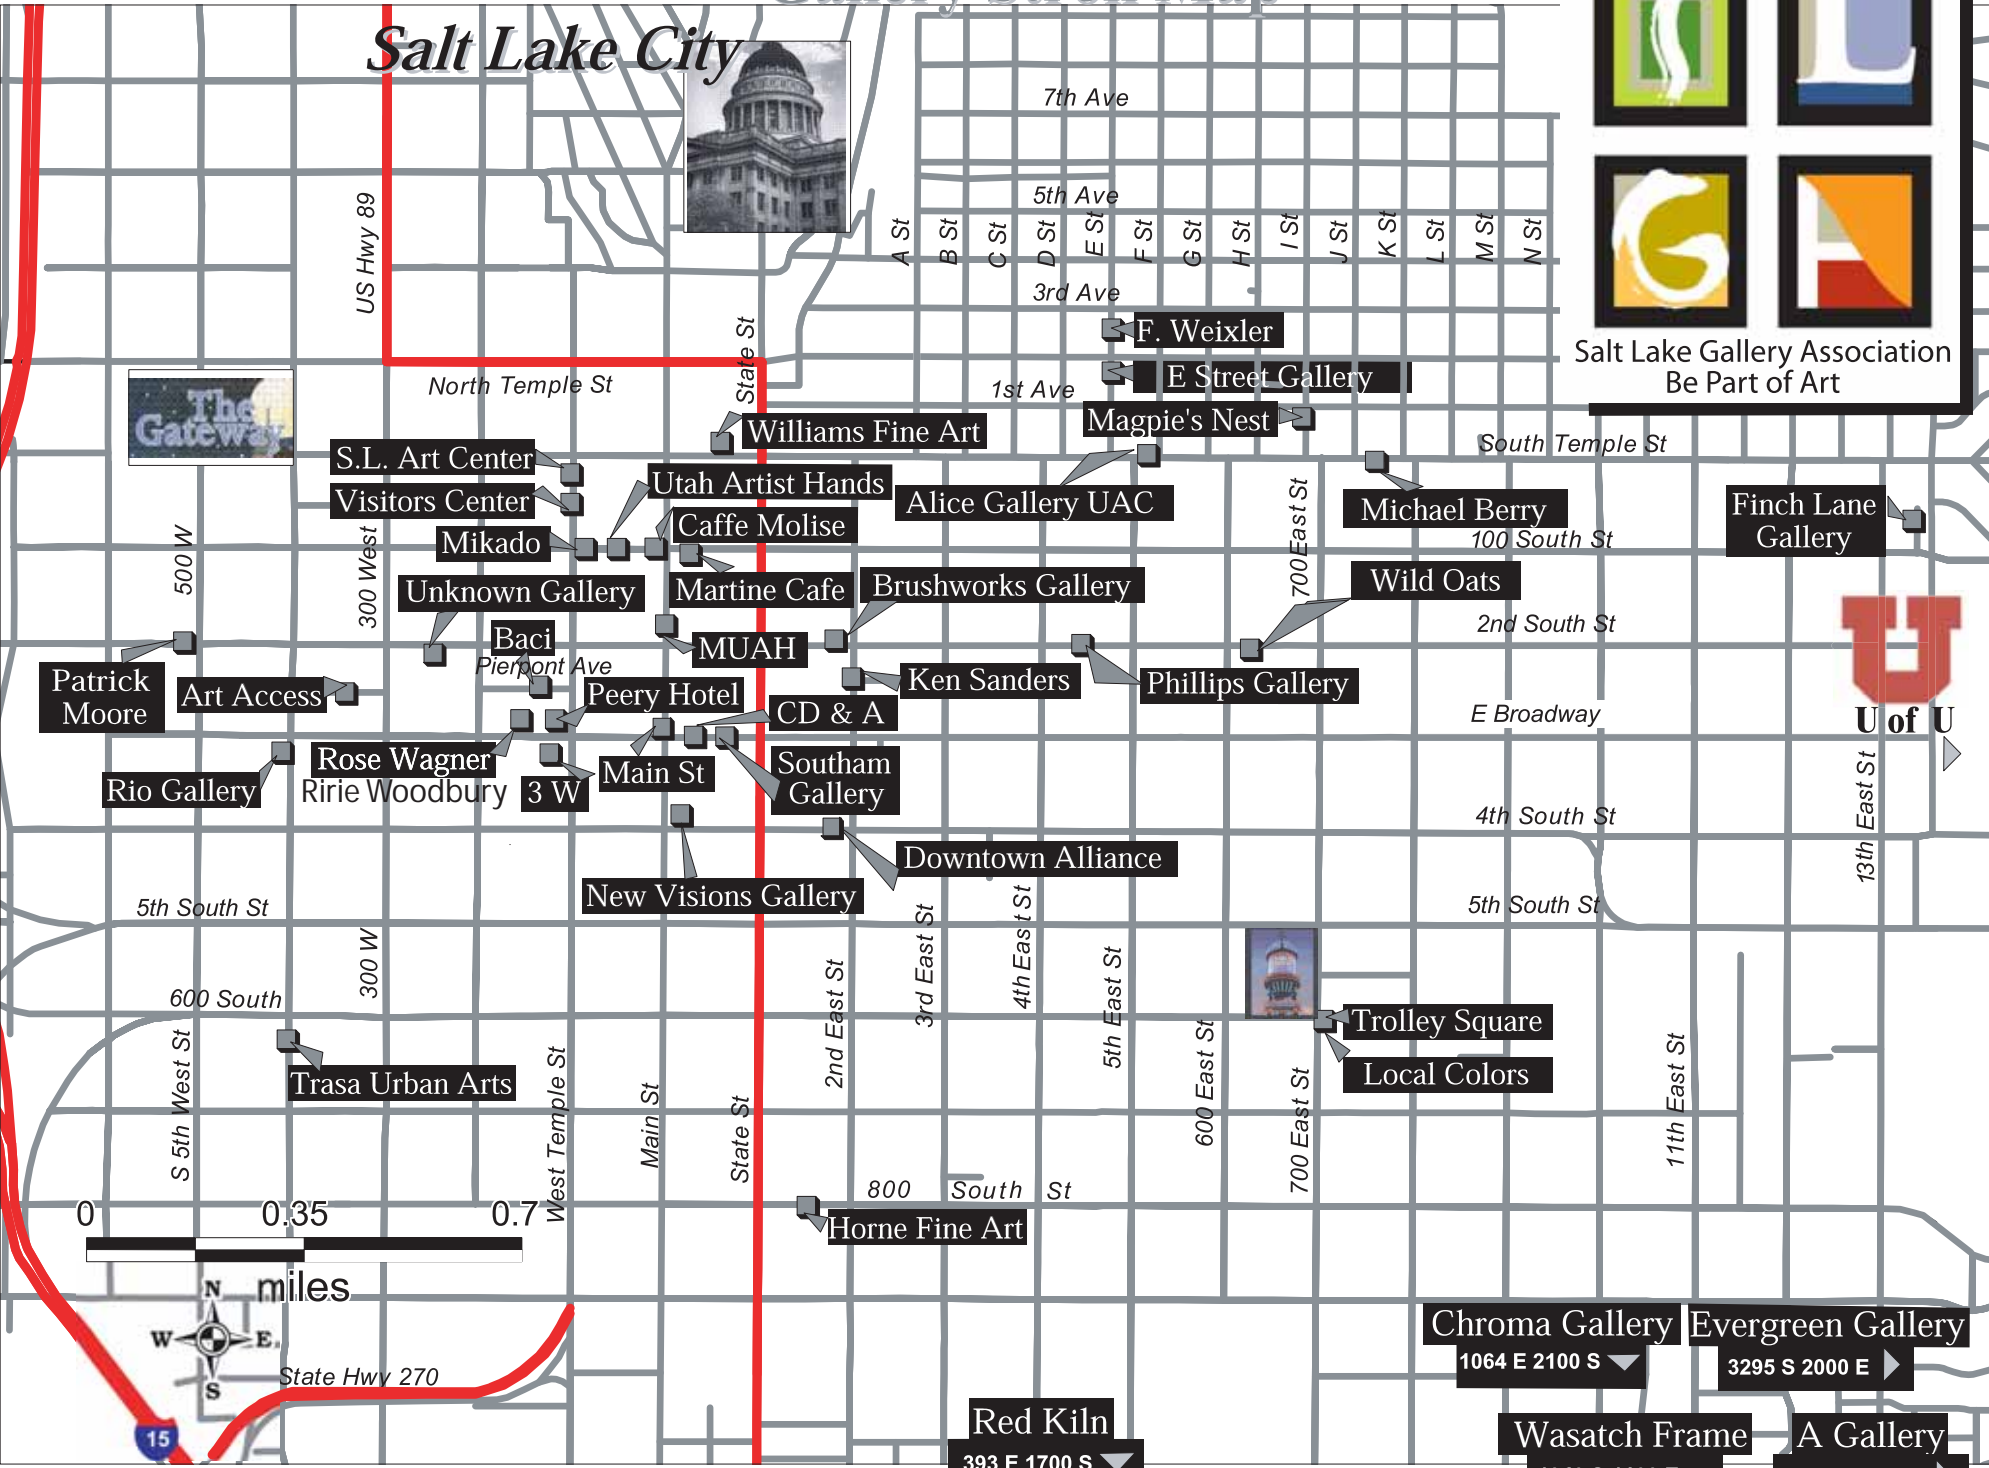

Gallery Stroll Map

Salt Lake City

Salt Lake Gallery Association
Be Part of Art

S.L. Art Center

Visitors Center

Mikado

Unknown Gallery

Baci

Patrick Moore

Art Access

Rio Gallery

Rose Wagner

Ririe Woodbury

3 W

Main St

Souham Gallery

Peery Hotel

CD & A

Ken Sanders

Downtown Alliance

Alice Gallery UAC

Brushworks Gallery

Phillips Gallery

F. Weixler

E Street Gallery

Maggie's Nest

Michael Berry

Wild Oats

Phillips Gallery

Trolley Square

Local Colors

Finch Lane Gallery